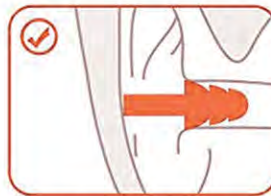

## Features:

- The ear plugs come with a case that you can carry it around with you wherever you go. The practical storage case is going to keep your earplugs clean and within easy reach.
- Perfect shape fits most normal ear sizes of women and men. Ear plugs length is designed for different depth of ear canal.
- Made with hypoallergenic, medical grade silicone, these ear plugs are soft and nontoxic, so they are comfortable and safe to use, washable and reusable.

## HOW TO USE

While holding the stem, reach the opposite hand over your head & gently pull top of your ear up & back

Insert the ear plugs so all flanges are well inside your canal

Adjust for best noise reduction