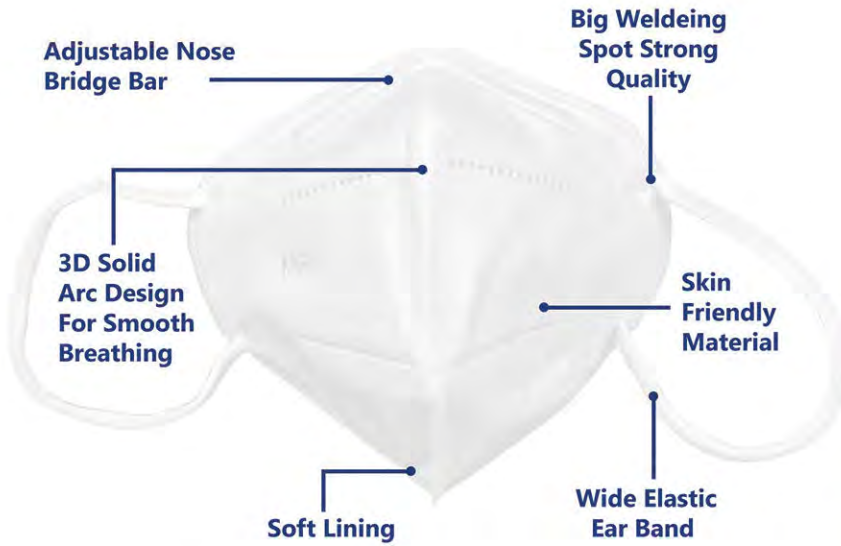

# FOLDABLE DISPOSABLE KN95 MASK / PARTICULATE RESPIRATOR

**40365 (3/Bag)**

**40365-BX (20/Box)**

**Foldable Disposable KN95 Mask / Particulate Respirator – (3/BAG)**

**Features:**

- This product is NOT included on the FDA Emergency Use Authorization List. The CDC tested limited number of masks from this manufacturer and found that the filtration efficiency was above 95%. See the CDC website for a copy of the testing report.
- **BETTER PROTECTION:** 5 Layer Face Protection Filtration >95% Safety Masks is designed to offer more protection than standard disposable 3-Ply masks.
- **LIGHTWEIGHT and FOLDABLE:** The vertical folding design and overall lightweight structure make this mask easy to store and carry.
- **SMOOTH BREATHING:** Flexible metal fastening strip ensures optimal sealing between the bridge of the nose and the mask.