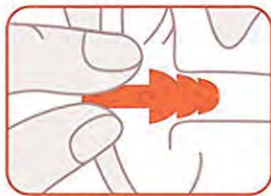

Insert the ear plugs so all flanges are well inside your canal