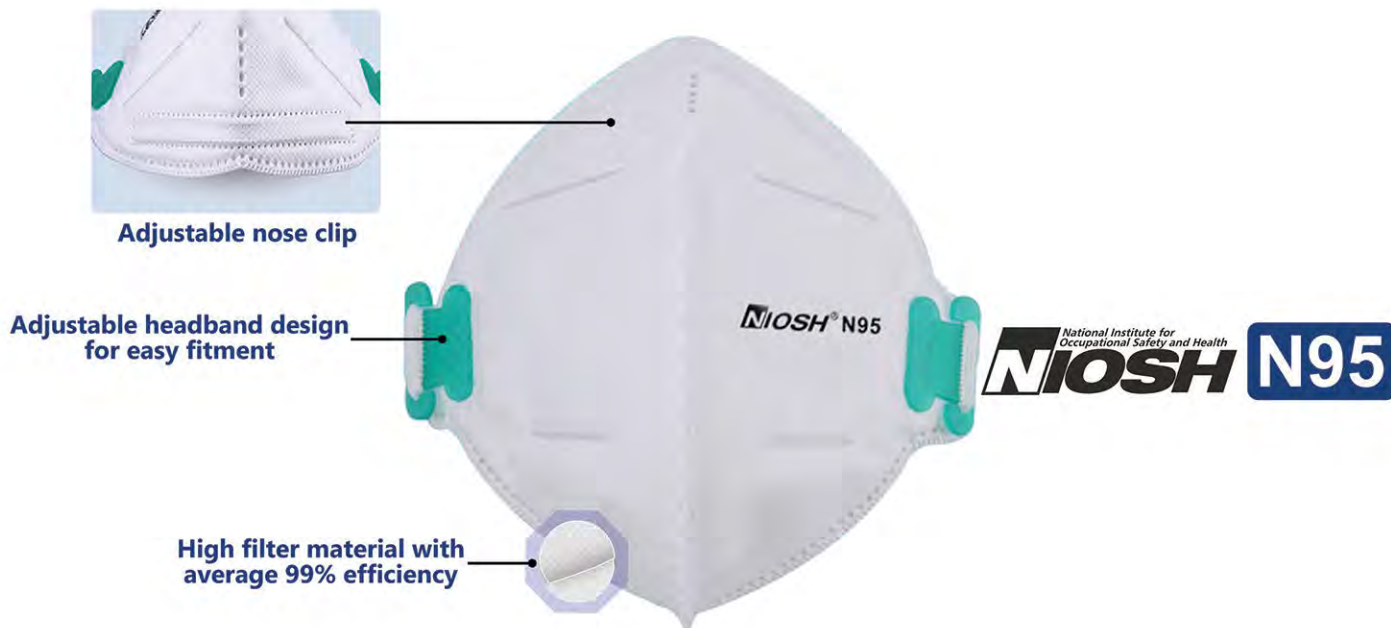

40355

Foldable Disposable N95 Mask / Particulate Respirator – NIOSH CERTIFIED (20/BOX)

Features:

- NIOSH approved for at least 95 percent filtration efficiency against certain non-oil based particles
- Cushioning nose foam
- Lightweight construction promotes greater worker acceptance and may help increase wear time
- This N95 dust mask can be used for woodworking or painting at home or by professional carpenters, contractors, or lawn care specialists.
- Special filter material is designed for ease of breathing
- Protects respiratory system while grinding, sanding, or bagging
- Not recommended for asbestos or sandblasting protection

Note: Breathing hazardous particles can pose a risk to your health. NIOSH, a Federal government regulatory agency, has tested and approved the INTERSTATE SAFETY Particulate Respirator, which is designed to help reduce exposure to certain airborne particles.

All-IN-ONE Filtration System for Common Harmful Particle